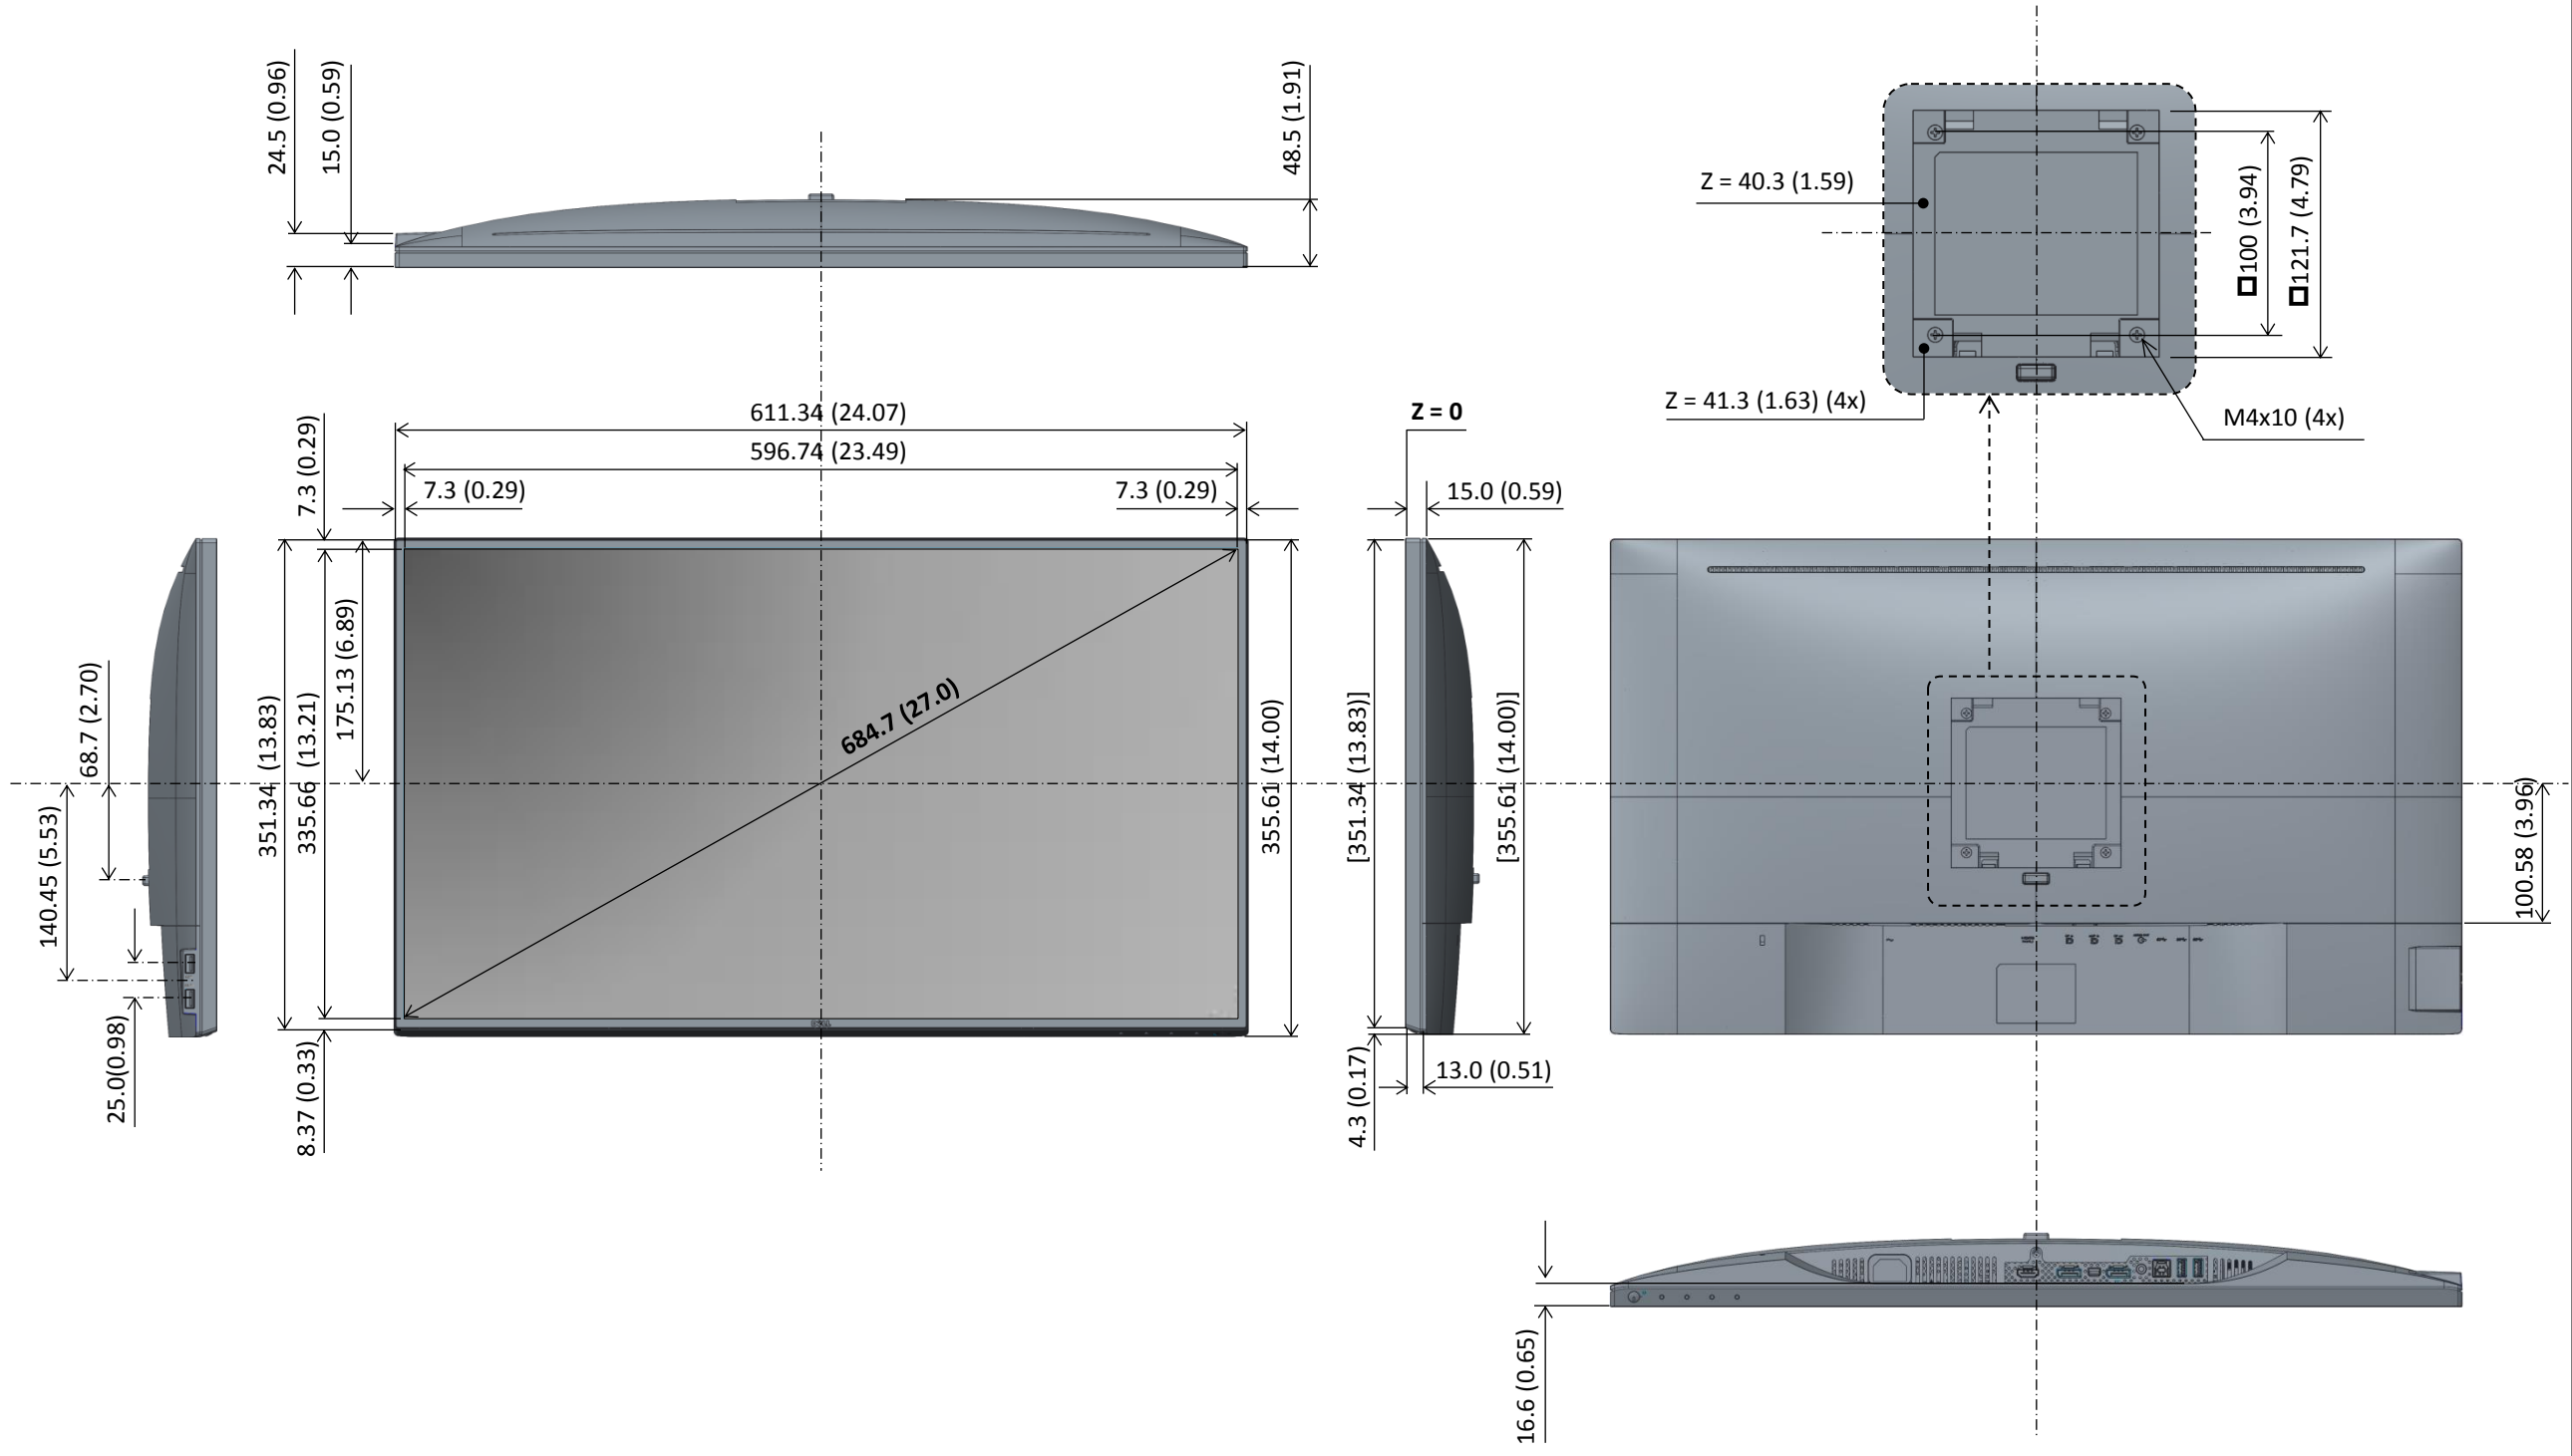

U2717DA Outline Dimensions

Unit : mm (inch)
 Dimension : Nominal
 Drawing : Not to scale
 Page : 1 of 2

U2717DA Outline Dimensions

Unit : mm (inch)
 Dimension : Nominal
 Drawing : Not to scale
 Page : 2 of 2